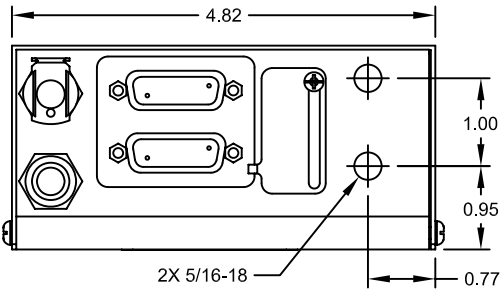

IV9DOT - 1/2"  
IV9DOT - 7/8"

LOWEST ORIFICE  
.86 ON 1/2" PRINT HEAD  
.46 ON 7/8" PRINT HEAD

Series 1 - 1/2"  
Series 1 - 7/8"

LOWEST ORIFICE  
.81 ON 1/2" PRINT HEAD  
.61 ON 7/8" PRINT HEAD

**ALL DIMENSIONS IN INCHES**